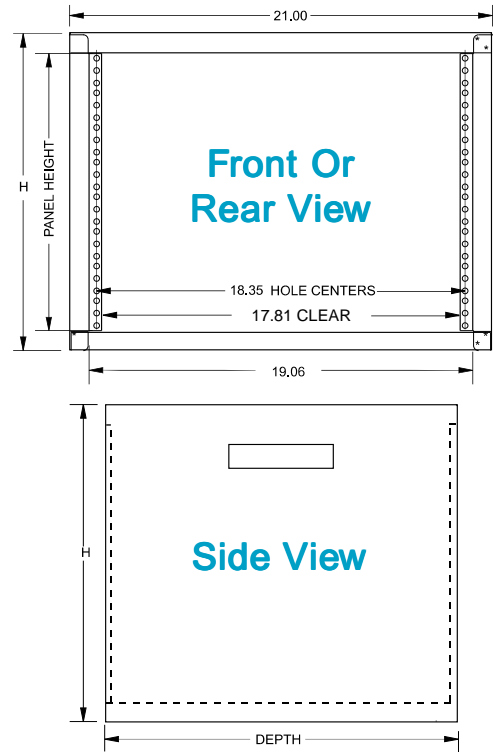

### Features:

- Light duty, 16-gauge steel, economy 19" table top rack cabinet...
- Choice of three depths (13", 17" and 24")
- Rails are fixed both front and rear, round hole punched for 10-32 clip-nuts to full EIA hole centers (5/8 - 5/8 - 1/2 inch spacing)...
- Includes rubber feet, two lifting handles, a starter pack of 10-32 clip nuts & matching quantity of **1421ABK** black screws...
- Overall width 21"...
- Overall height 2" over panel height...
- Recommended maximum weight (RCBS1901417 tested) - 600 pounds...
- Rugged textured powder paint finish...
- Stocked in Black & Light Gray (RAL7035)...

### 13.0" Deep models:

Part Number	Color	Drawing File Size	.zip file size	Panel Height		Number of Clip Nuts Included	Wt. lbs.
				Inches	Units		
<b>RCBS1900313BK1</b> <b>RCBS1900313CG1</b> <b>RCBS1900313LG1</b>	Black Beige Light Gray	16K	18K	<b>3.50</b>	2	8	13
<b>RCBS1900513BK1</b> <b>RCBS1900513CG1</b>	Black Beige Light	17K	19K	<b>5.25</b>	3	8	15

PART No. RCBS1900717

ISOMETRIC VIEW NOT TO SCALE

## FEATURES

- Front and rear recessed flange, punched for 10-32 clip nuts on EIA universal spacing (5/8 - 5/8 - 1/2 inch)
- Welded, 16-gauge steel, economy 19" table top rack
- Recommended maximum weight (RCBS1901417 tested) - 600 pounds
- Includes rubber feet, two lifting handles and 10-32 clip nuts
- Tough powder finish paint