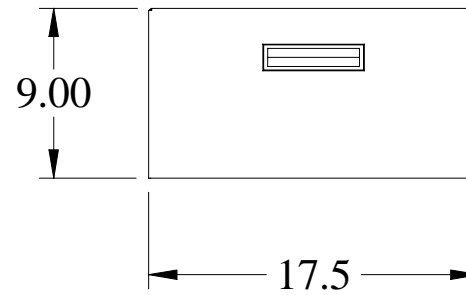

### Features:

- Light duty, 16-gauge steel, economy 19" table top rack cabinet...
- Choice of three depths (13", 17" and 24")
- Rails are fixed both front and rear, round hole punched for 10-32 clip-nuts to full EIA hole centers (5/8 - 5/8 - 1/2 inch spacing)...
- Includes rubber feet, two lifting handles, a starter pack of 10-32 clip nuts & matching quantity of **1421ABK** black screws...
- Overall width 21"...
- Overall height 2" over panel height...
- Recommended maximum weight (RCBS1901417 tested) - 600 pounds...
- Rugged textured powder paint finish...
- Stocked in Black & Light Gray (RAL7035)...

### 13.0" Deep models:

Part Number	Color	Drawing File Size	.zip file size	Panel Height		Number of Clip Nuts Included	Wt. lbs.
				Inches	Units		
<b>RCBS1900313BK1</b> <b>RCBS1900313CG1</b> <b>RCBS1900313LG1</b>	Black Beige Light Gray	16K	18K	<b>3.50</b>	2	8	13
<b>RCBS1900513BK1</b> <b>RCBS1900513CG1</b>	Black Beige Light	17K	19K	<b>5.25</b>	3	8	15

PART No. RCBS1900717

ISOMETRIC VIEW NOT TO SCALE