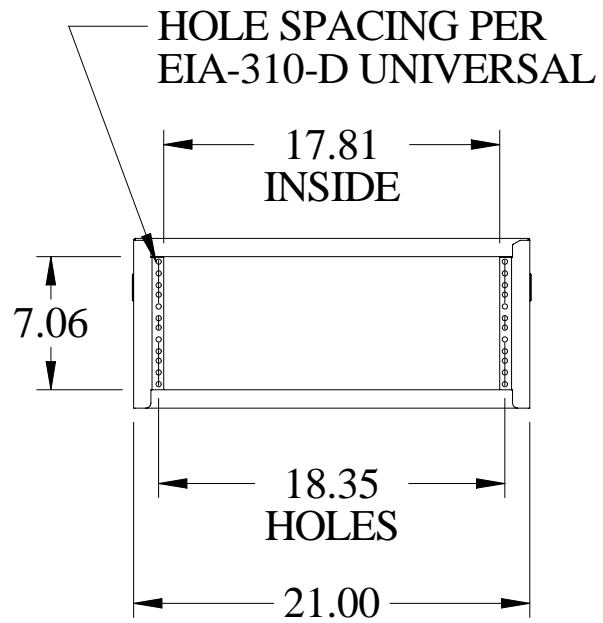

### Features:

- Light duty, 16-gauge steel, economy 19" table top rack cabinet...
- Choice of three depths (13", 17" and 24")
- Rails are fixed both front and rear, round hole punched for 10-32 clip-nuts to full EIA hole centers (5/8 - 5/8 - 1/2 inch spacing)...
- Includes rubber feet, two lifting handles, a starter pack of 10-32 clip nuts & matching quantity of **1421ABK** black screws...
- Overall width 21"...
- Overall height 2" over panel height...
- Recommended maximum weight (RCBS1901417 tested) - 600 pounds...
- Rugged textured powder paint finish...
- Stocked in Black & Light Gray (RAL7035)...

### 13.0" Deep models:

Part Number	Color	Drawing File Size	.zip file size	Panel Height		Number of Clip Nuts Included	Wt. lbs.
				Inches	Units		
<b>RCBS1900313BK1</b> <b>RCBS1900313CG1</b> <b>RCBS1900313LG1</b>	Black Beige Light Gray	16K	18K	<b>3.50</b>	2	8	13
<b>RCBS1900513BK1</b> <b>RCBS1900513CG1</b>	Black Beige Light	17K	19K	<b>5.25</b>	3	8	15

PART No. RCBS1900717

ISOMETRIC VIEW NOT TO SCALE

## FEATURES

- Front and rear recessed flange, punched for 10-32 clip nuts on EIA universal spacing (5/8 - 5/8 - 1/2 inch)
- Welded, 16-gauge steel, economy 19" table top rack
- Recommended maximum weight (RCBS1901417 tested) - 600 pounds
- Includes rubber feet, two lifting handles and 10-32 clip nuts
- Tough powder finish paint